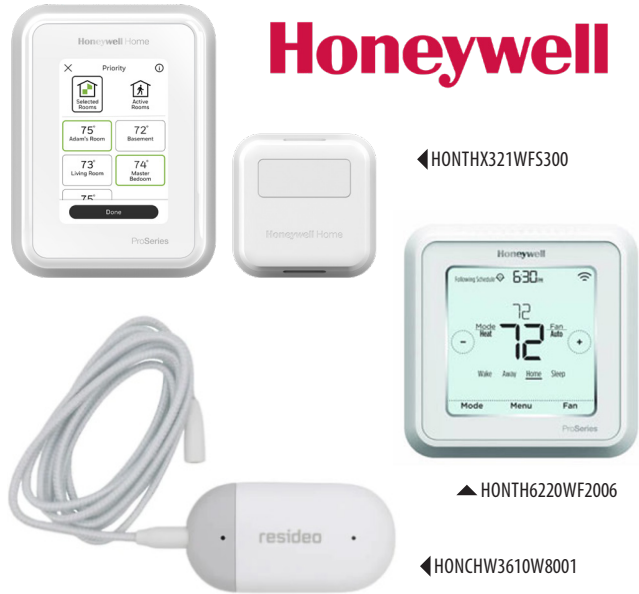

HONEYWELL

WI-FI THERMOSTATS AND LEAK/FREEZE SENSORS

Combine thermostats and leak sensors in the Honeywell Home app for quick and convenient control and monitoring. Beyond simply controlling thermostats, the app lets you set schedules, geofencing rules, and even configure alerts from devices. The leak sensor sends alerts to app users when there is a leak, or based on high or low temperature or humidity. Thermostats also send temperature and humidity alerts.

T6 Pro Wi-Fi Thermostat, up to 2 heat and 1 cool stages, white
HONTH6220WF2006 ..... **$139.78**

T10 Pro Wi-Fi Thermostat with Color Touchscreen, up to 2 heat and 2 cool stages, includes remote temp sensor to help balance temperature in multiple rooms.
HONTHX321WFS300 ..... **$259.09**

L1 Wi-Fi Leak and Freeze Sensor, sends alerts to the app when water is detected or when a high or low temperature or humidity level is reached
HONCHW3610W8001 ..... **$55.16**